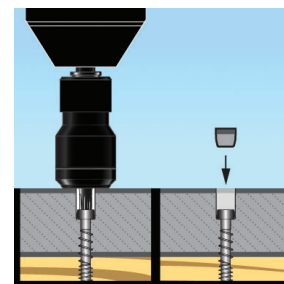

Screw Depth
Setter
PLUG DEPTH

Screw Depth Setter

<u>Code</u>	<u>Description</u>
BDA580	Screw Depth Setter - PLUG DEPTH (1 Tool)